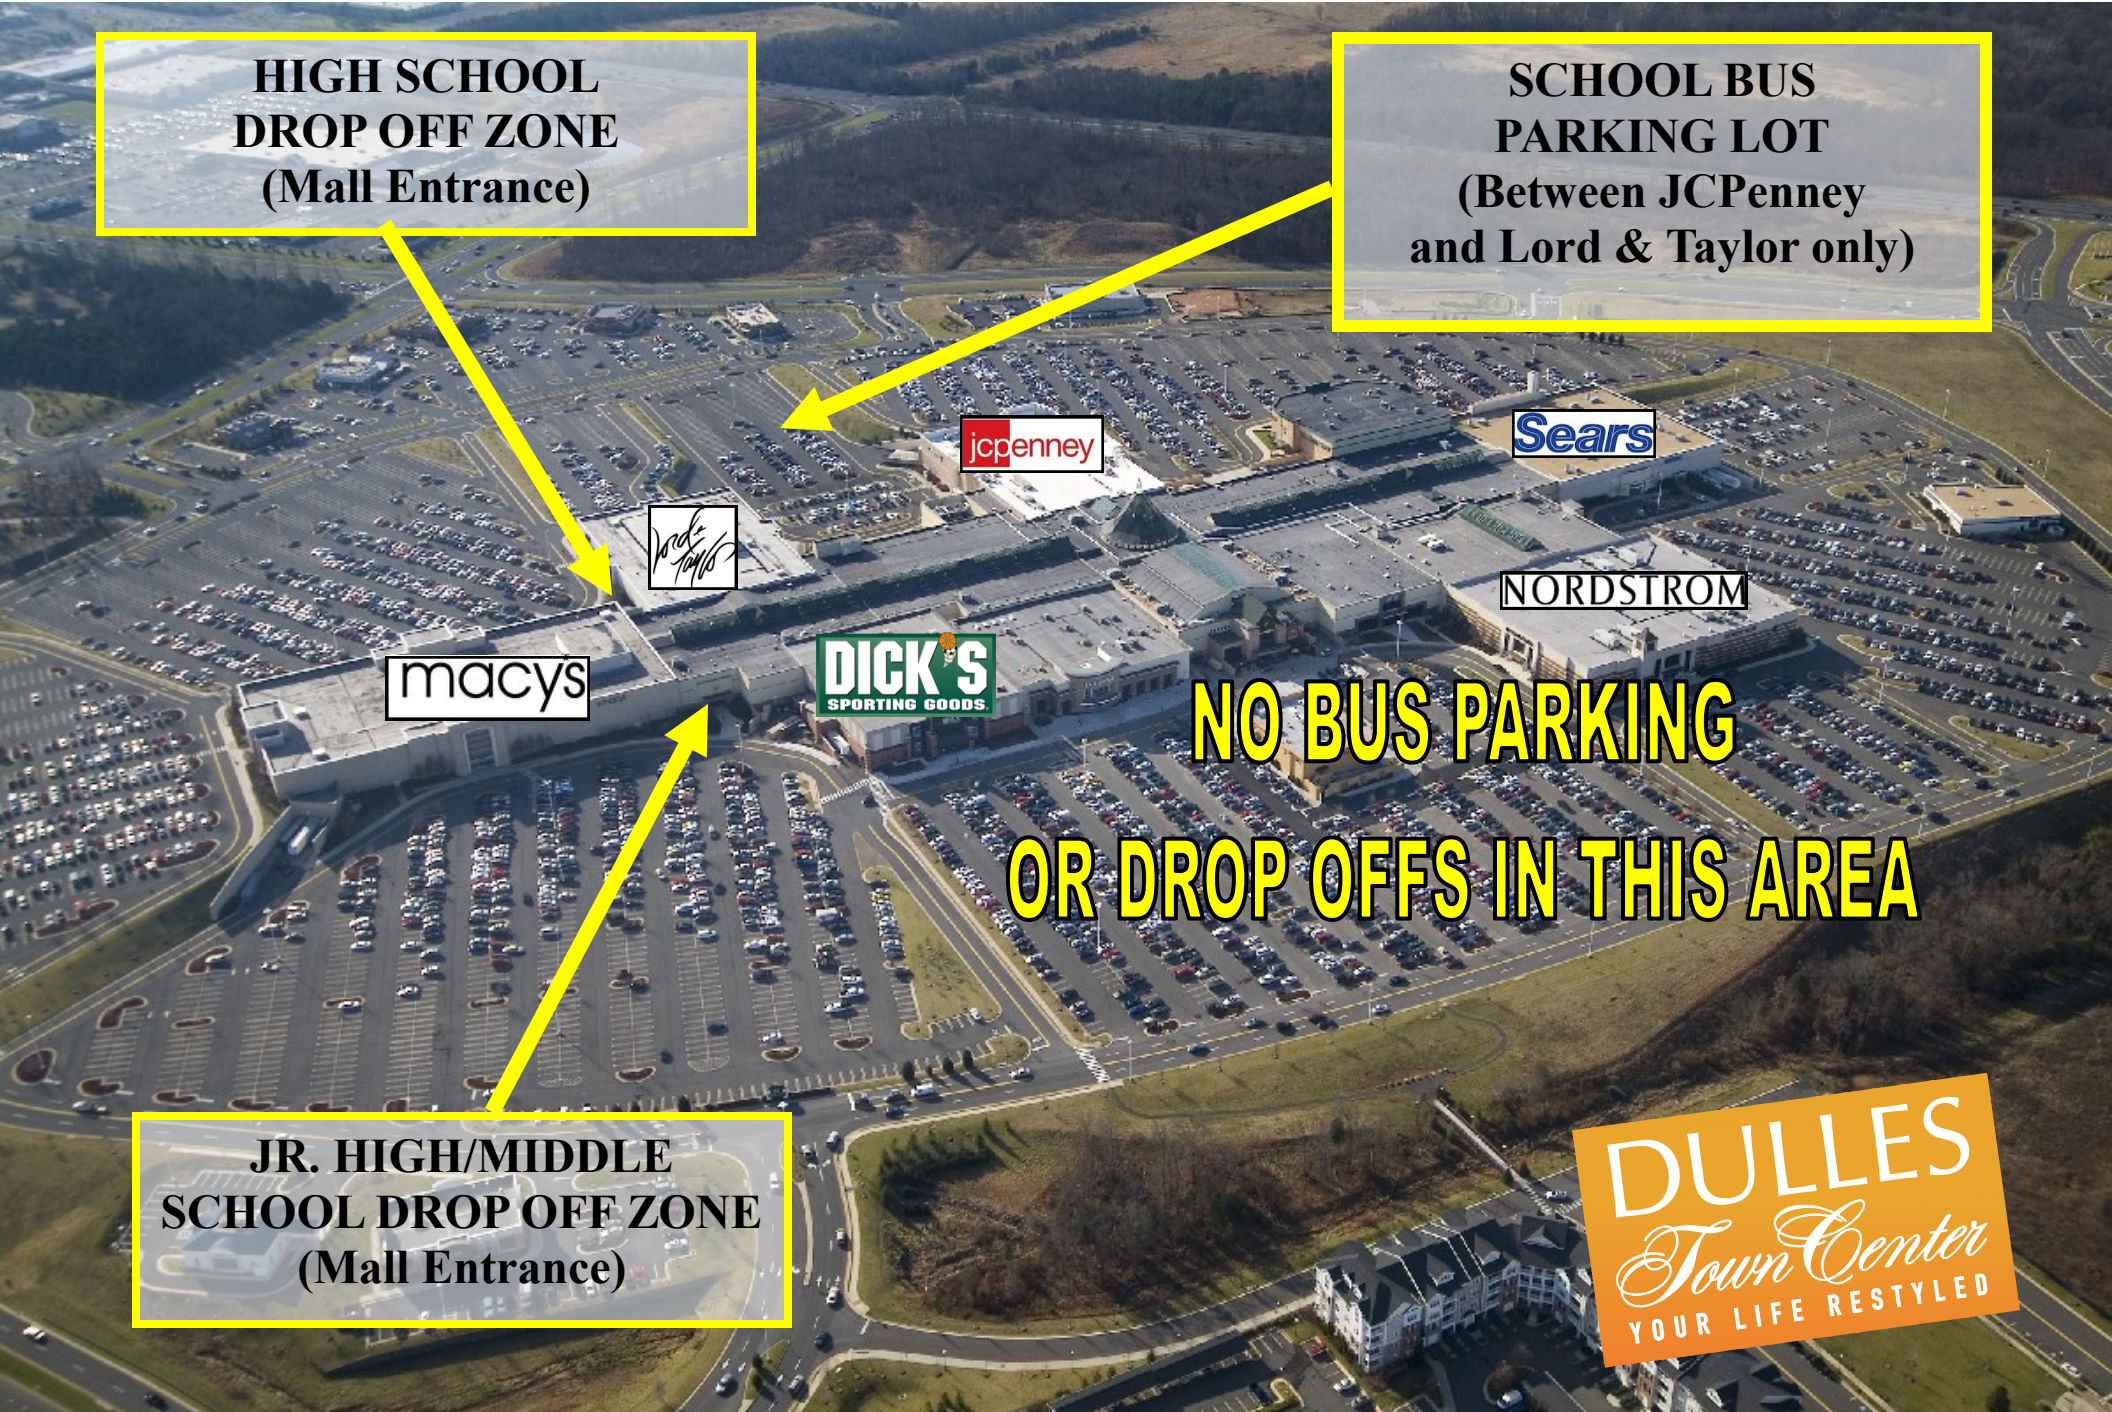

PARKING LOT MAP

**HIGH SCHOOL
DROP OFF ZONE
(Mall Entrance)**

**SCHOOL BUS
PARKING LOT
(Between JCPenney
and Lord & Taylor only)**

macys

side
table

jcpenney

Sears

NORDSTROM

DICK'S
SPORTING GOODS

**NO BUS PARKING
OR DROP OFFS IN THIS AREA**

**JR. HIGH/MIDDLE
SCHOOL DROP OFF ZONE
(Mall Entrance)**

DULLES
Town Center
YOUR LIFE RESTYLED