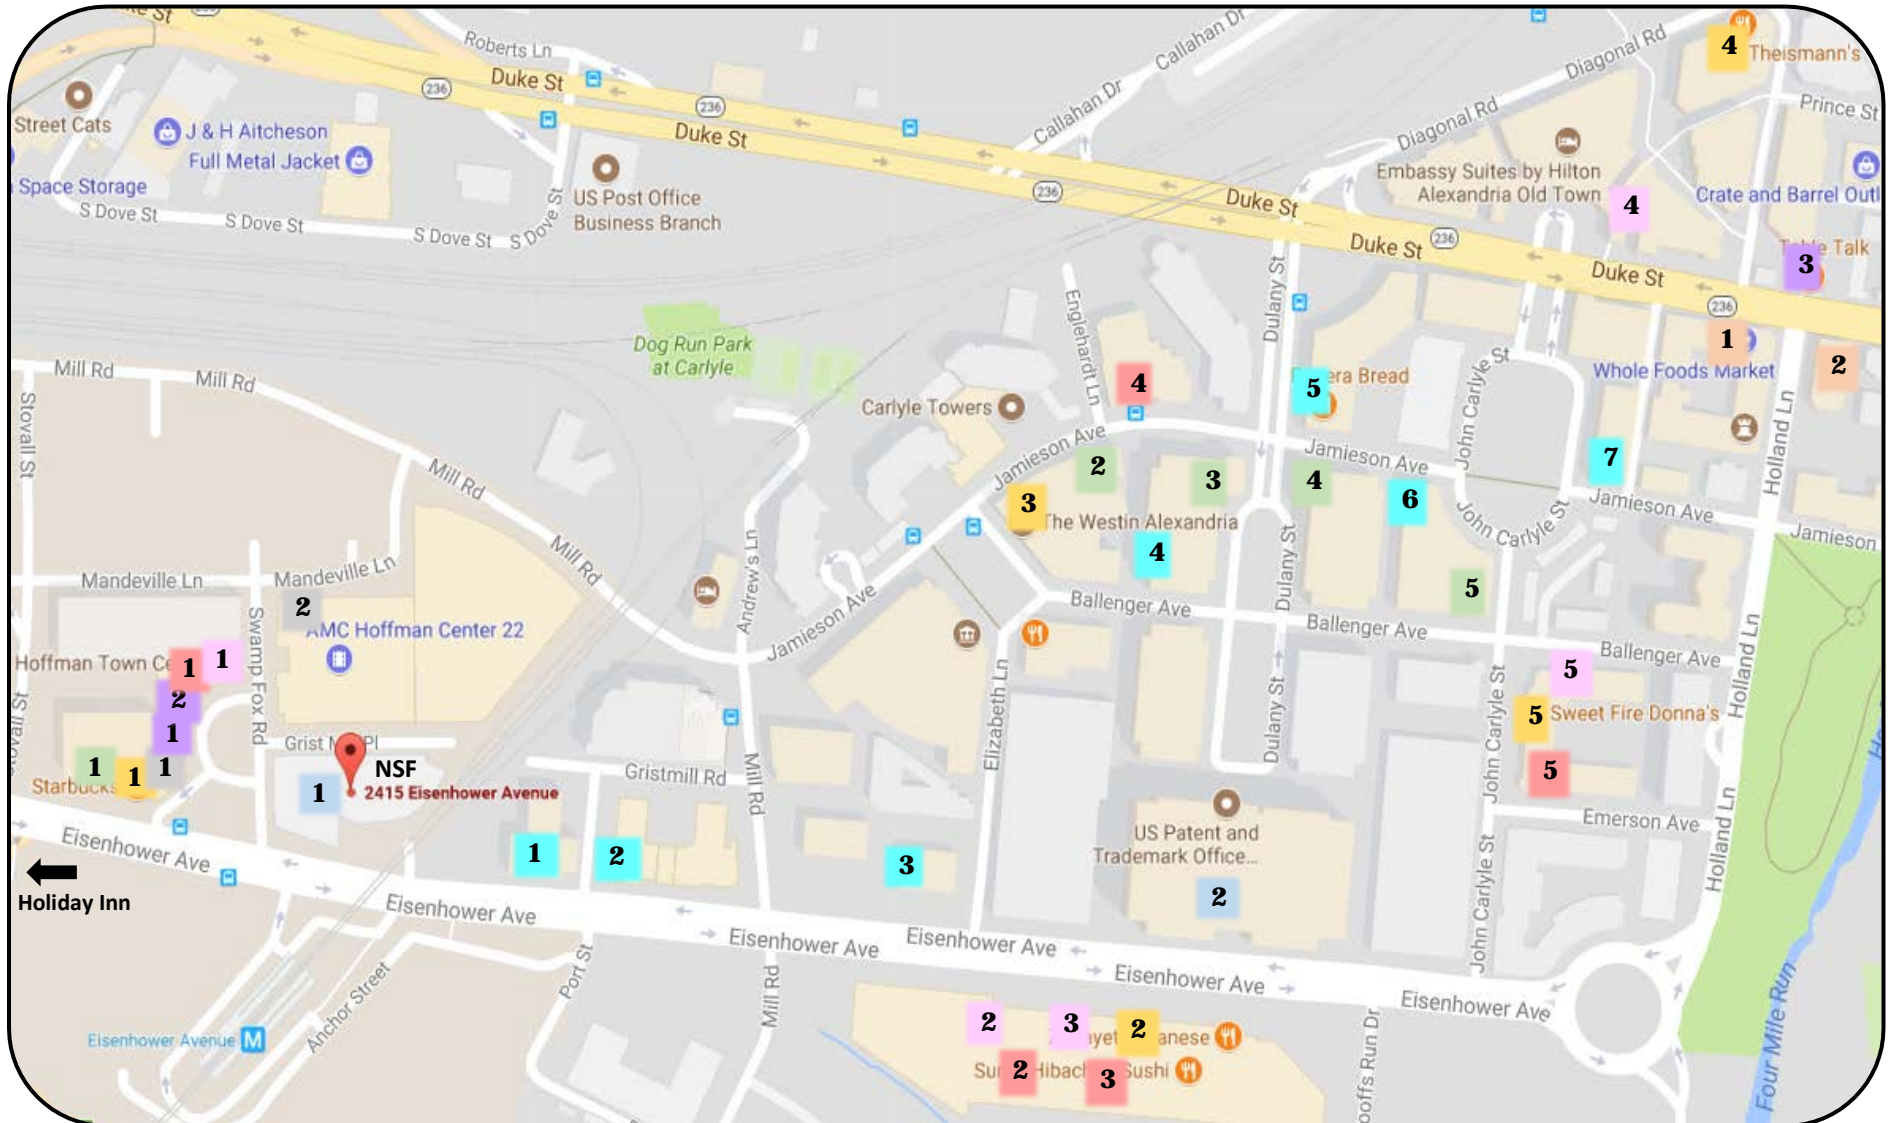

NSF Area Restaurant Map

500 m

Café/Bakery

1. Starbucks- Hoffman
2. Starbucks- Westin Alexandria
3. Einstein Bagel Bros.
4. Dunkin' Donuts
5. Starbucks- Carlyle Center

Mediterranean/Pizza

1. Delia's Mediterranean Grill & Brick Oven Pizza
2. Paisano's Pizza
3. Zikrayet Lebanese Restaurant
4. Quattro Formaggi
5. Italian Gourmet

Grocery/Convenience Store

1. Whole Foods Market
2. CVS Pharmacy

Deli

1. Subway
2. Uptown Market & Deli
3. Café Old Town
4. Quiznos
5. Panera Bread
6. Potbelly Sandwich Shop
7. Jimmy John's

Asian

1. Galae Thai
2. Sumo Hibachi & Sushi
3. Hunan Café
4. Pasara Thai
5. Pho 33

Food Court

1. NSF cafeteria- 2nd floor
2. U.S. Patent Office (USPTO) food court on ground floor

Other

1. Cold Stone Creamery
2. Yves Bistro (French)
3. Table Talk- diner style

Bar/Grille

1. Ted's Montana Grill
2. Foster's Grille
3. Trademark
4. Joe Theismann's
5. Sweet Fire Donna's- BBQ

Tex/Mex

1. California Tortilla
2. San Antonio Bar & Grill

*Recommended