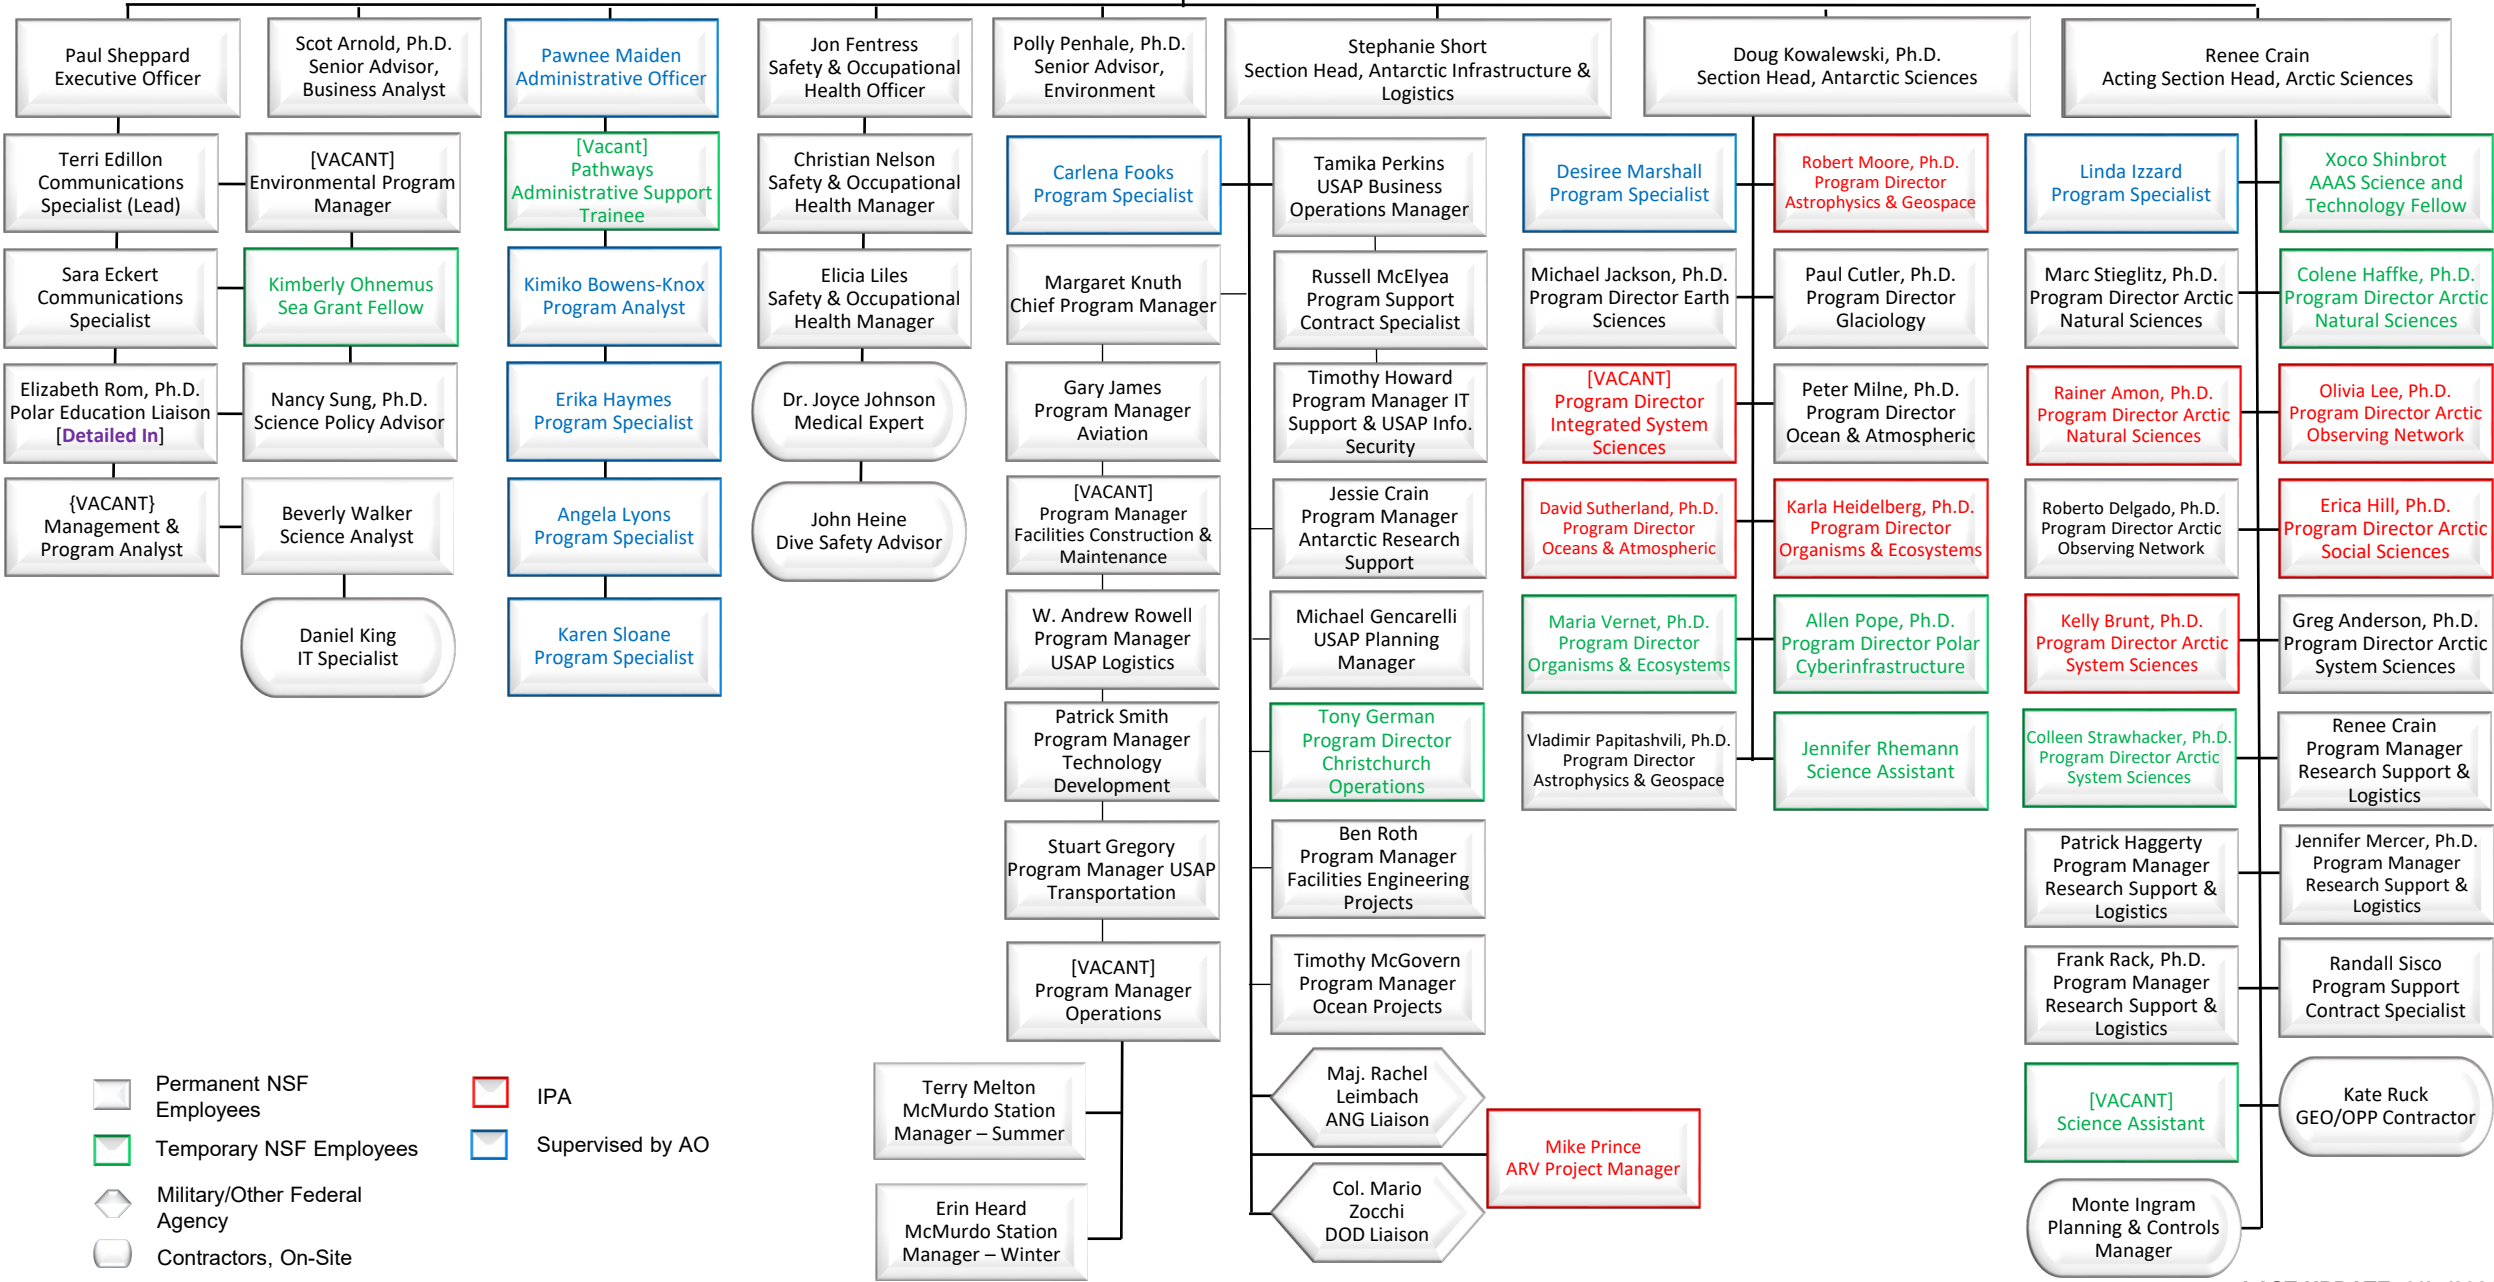

Roberta Marinelli, Ph.D.
Director, Office of Polar Programs

- Permanent NSF Employees
- Temporary NSF Employees
- Military/Other Federal Agency
- Contractors, On-Site
- IPA
- Supervised by AO