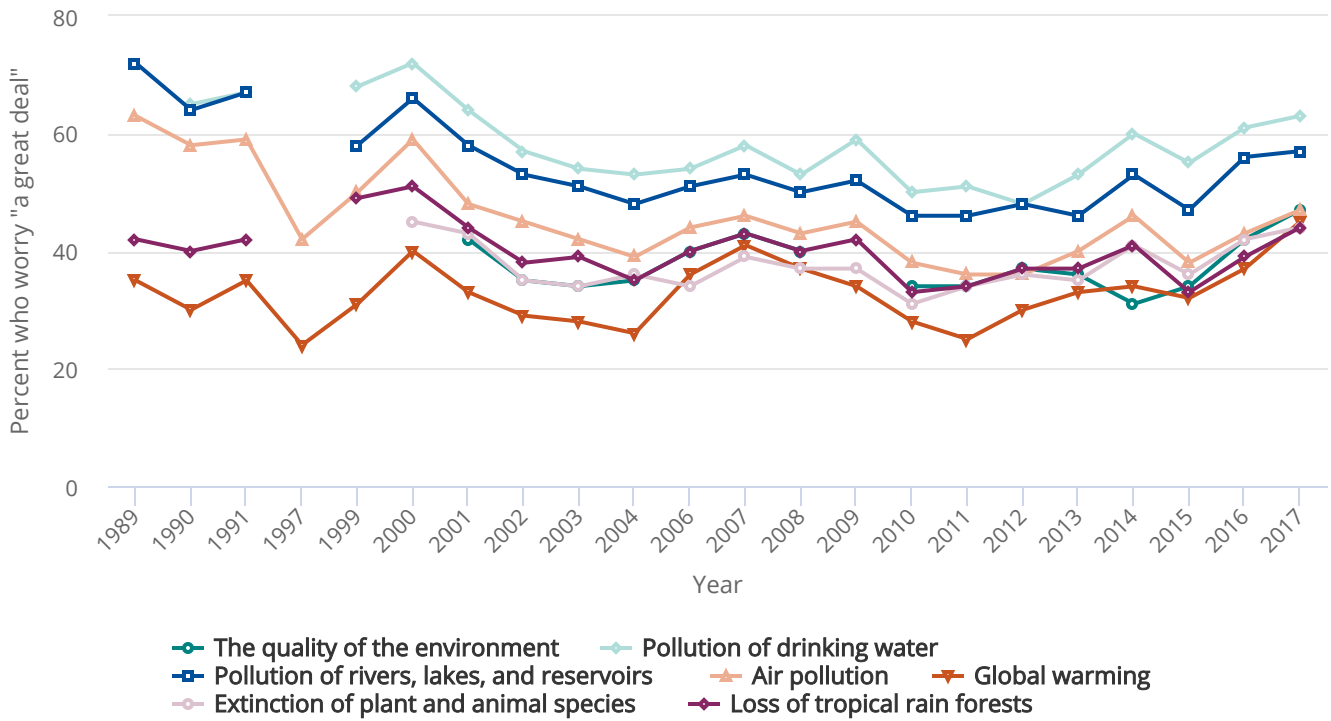

FIGURE 7-17

Concern about specific environmental issues: 1989–2017

Note(s)

Data are not available for all years. Responses to the following: *How much do you personally worry about [specific environmental issues]: a great deal, a fair amount, only a little, or not at all?* Figure shows only responses for "a great deal." Poll is conducted annually in March.

Source(s)

Gallup, Climate Change: Environment, <http://www.gallup.com/poll/1615/environment.aspx#>, accessed 12 April 2017.

Science and Engineering Indicators 2018